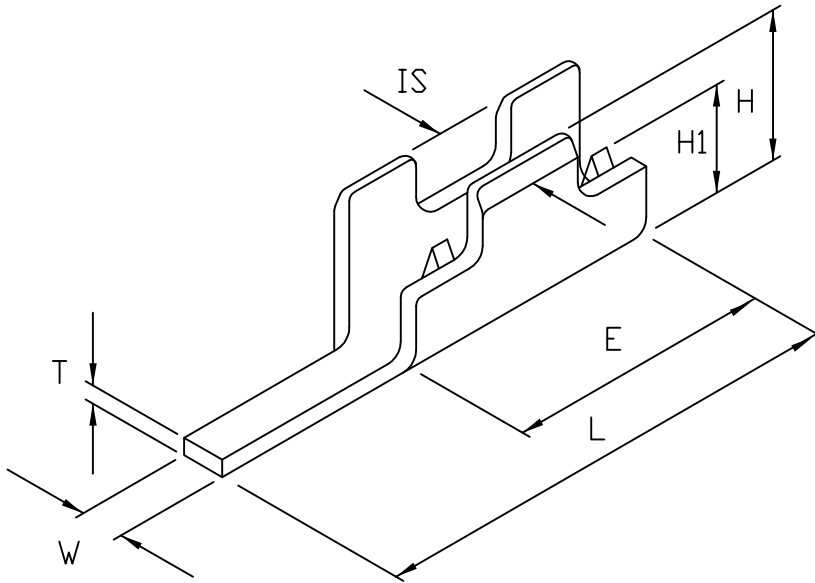

成品製造管制圖
 DRAWING OF FINISHED PRODUCTS

禁止使用1級環境管理物質
 Non-use Warranty for Level 1
 Prohibited Substances in Product.

Type 形式	Wire Splice Series 接線端子
------------	----------------------------

產品編號 Part No: JS2124BS

品名 Product: 端子 TERMINAL

材質 Material: Brass

材料厚度 Thickness: 0.4mm

包裝數量 Standard Packing: 30000PCS

適用電線 Suitable Wire: 24~28AWG

表面處理, Treatment: -0 無表面處理, -00 鍍金, -1 鍍鎳, -2 鍍錫

A 先沖後鍍

(-0 Non surface treatment

, -00 Gold flash, -1 Nickel played, -2 Tin plated,

A: PUNCHED AFTER STAMPED TIN)

DIMENSION:(MM)

T:0.4 ±0.03

L:11.0 ±0.3

E:6.0 ±0.25

IS:2.15 ±0.25

H:3.0 ±0.25