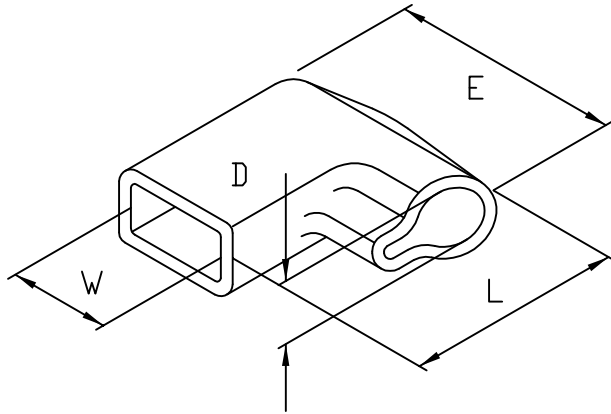

成品製造管制圖
 DRAWING OF FINISHED PRODUCTS

禁止使用1級環境管理物質
 Non-use Warranty for Level 1
 Prohibited Substances in Product.

Type 形式 205旗型膠套

產品編號 Part No: JP2437A
 品名 Product: 塑膠母座 - HOUSING
 材質 Material: Housing: LIQ PVC
 配合端子 Suitable Terminal: J2437BS
 配合塑膠 Suitable housing:
 額定電壓/電流 Current Rating:
 AC/DC250V 7A(18~22AWG#)
 適用溫度 Operation Temp: -25°C~+85°C

DIMENSION:(MM)
 L:15.0 ± 1.0
 D:3.3 ± 0.5
 W:7.0 ± 0.5
 E:13.0 ± 1.0

* 本成品圖僅供參考,若需做為承認用請聯絡就近業務員確認
 (The drawing is for reference only,
 please contact the sales division nearby for final confirmation if it's for approval purpose.)