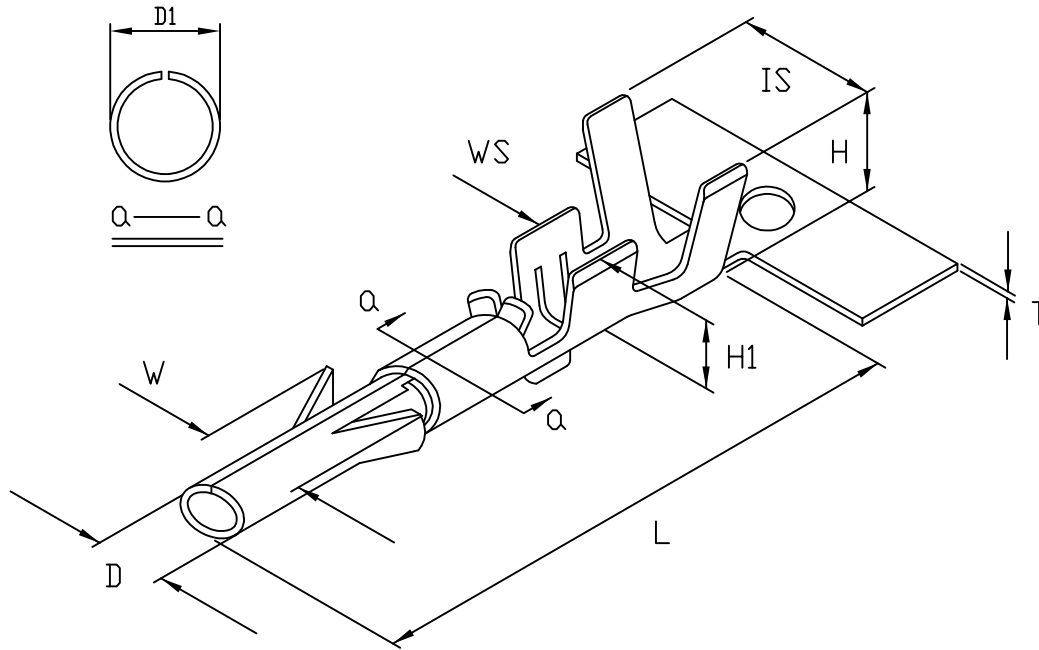

成品製造管制圖
 DRAWING OF FINISHED PRODUCTS

禁止使用1級環境管理物質
 Non-use Warranty for Level 1
 Prohibited Substances in Product.

| | |
|-----------|-------------|
| Type/Pich | 1.58 ϕ |
| 形式/間距 | 母端子 |

產品編號 Part No: J1158BS

品名 Product: 端子 TERMINAL

材質 Material: Brass

材料厚度 Thickness: 0.2mm

包裝數量 Standard Packing: 7000PCS

適用電線 Suitable Wire: 18~24AWG

配合端子 Suitable Terminal: J1058BS

配合塑膠 Suitable housing: JP1158

表面處理 Treatment: -0 無表面處理, -00 鍍金, -1 鍍鎳, -2 鍍錫

(-0 Non surface treatment

, -00 Gold flash, -1 Nickel played, -2 Tin plated)

DIMENSION:(MM)

T:0.2 ± 0.03

L:16.6 ± 0.3

IS:3.7 ± 0.35

WS:2.1 ± 0.35

H:3.5 ± 0.3