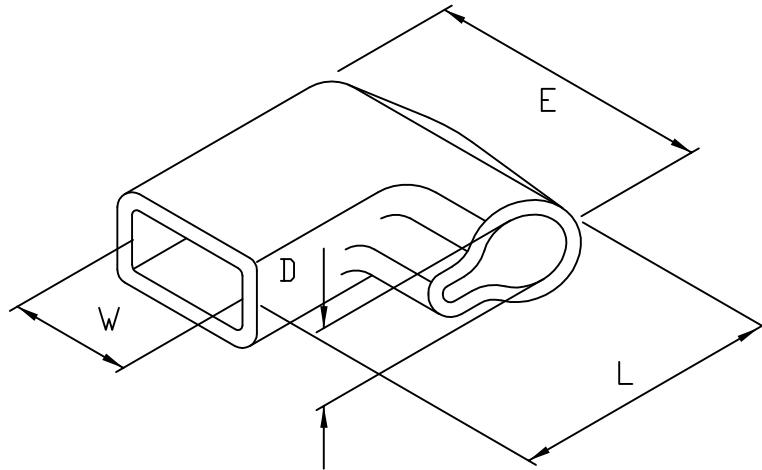

成品製造管制圖
 DRAWING OF FINISHED PRODUCTS

禁止使用1級環境管理物質
 Non-use Warranty for Level 1
 Prohibited Substances in Product.

Type 形式 250旗型膠套

產品編號 Part No: JP2362H2
 品名 Product: 塑膠母座 - HOUSING
 材質 Material: Housing: LIQ PVC
 配合端子 Suitable Terminal: J2362BS
 配合塑膠 Suitable housing:
 額定電壓/電流 Current Rating:
 AC/DC250V 15A(14~20AWG#)
 適用溫度 Operation Temp: -25°C~+85°C

DIMENSION:(MM)

L:18.0 ± 1.0
 D:4.0 ± 0.5
 W:8.0 ± 0.5
 E:16.0 ± 1.0

* 本成品圖僅供參考,若需做為承認用請聯絡就近業務員確認
 (The drawing is for reference only,
 please contact the sales division nearby for final confirmation if it's for approval purpose.)