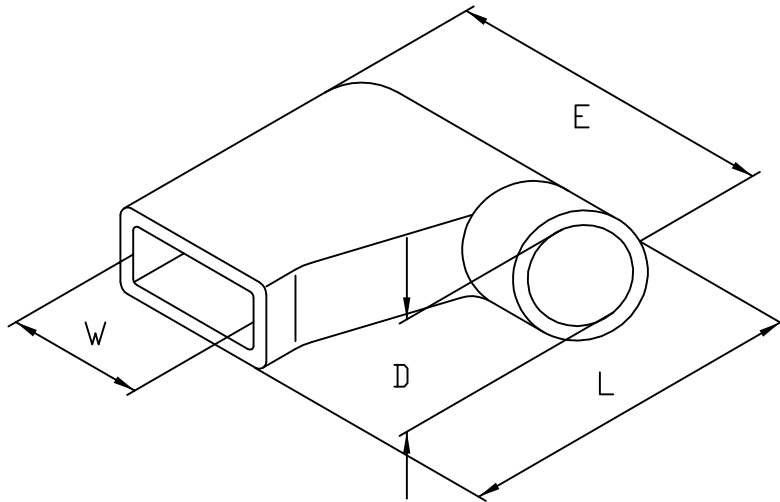

成品製造管制圖  
 DRAWING OF FINISHED PRODUCTS

禁止使用1級環境管理物質  
 Non-use Warranty for Level 1  
 Prohibited Substances in Product.

Type 形式 250旗型膠套

產品編號 Part No: JP2362H  
 品名 Product: 塑膠母座 - HOUSING  
 材質 Material: Housing: LIQ PVC  
 配合端子 Suitable Terminal: J2362BS  
 配合塑膠 Suitable housing:  
 額定電壓/電流 Current Rating:  
 AC/DC250V 15A(14~20AWG#)  
 適用溫度 Operation Temp: -25°C~+85°C

DIMENSION:(MM)  
 L:18.0 ± 1.0  
 W:9.5 ± 0.5  
 E:18.0 ± 1.0  
 D:∅4.0 ± 0.5

\* 本成品圖僅供參考,若需做為承認用請聯絡就近業務員確認  
 (The drawing is for reference only,  
 please contact the sales division nearby for final confirmation if it's for approval purpose.)