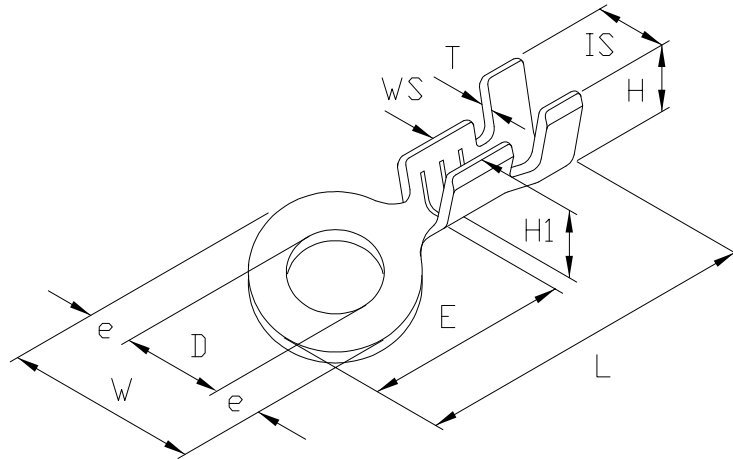

成品製造管制圖  
 DRAWING OF FINISHED PRODUCTS

禁止使用1級環境管理物質  
 Non-use Warranty for Level 1  
 Prohibited Substances in Product.

Type 形式	Ring 圓盤端子
------------	--------------

產品編號 Part No: J1425BS  
 品名 Product: 端子 TERMINAL  
 材質 Material: Brass  
 材料厚度 Thickness: 0.3mm  
 包裝數量 Standard Packing: 20000PCS  
 適用電線 Suitable Wire: 20~24AWG  
 表面處理, Treatment: -0 無表面處理, -00 鍍金, -1 鍍鎳, -2 鍍錫  
 A 先沖後鍍  
 (-0 Non surface treatment  
 , -00 Gold flash, -1 Nickel played, -2 Tin plated,  
 A: PUNCHED AFTER STAMPED TIN)

DIMENSION:(MM)

T: 0.3 ± 0.03  
 L: 9.5 ± 0.25  
 E: 5.2 ± 0.25  
 D:  $\phi$ 2.6 ± 0.15  
 W: 4.6 ± 0.2  
 IS: 2.4 ± 0.25  
 WS: 1.9 ± 0.25  
 H: 2.7 ± 0.25  
 H1: 2.2 ± 0.25

\* 本成品圖僅供參考, 若需做為承認用請聯絡就近業務員確認  
 (The drawing is for reference only,  
 please contact the sales division nearby for final confirmation if it's for approval purpose.)