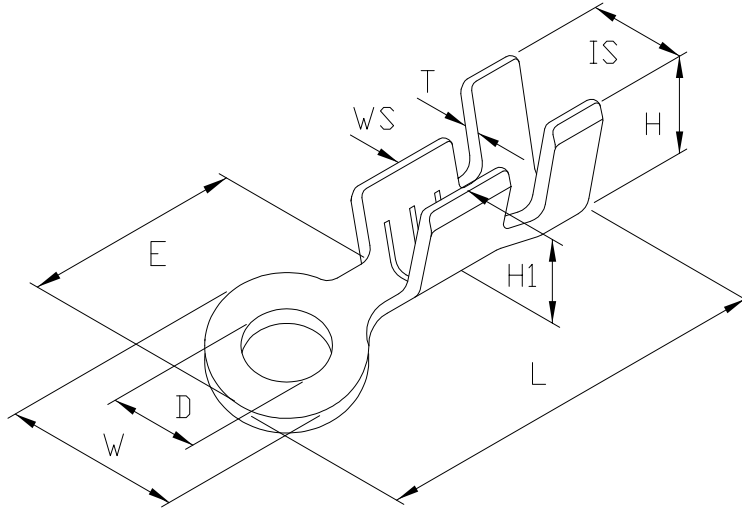

Ring
圓盤端子

產品編號 Part No: J14392BS

品名 Product: 端子 TERMINAL

材質 Material: Brass

材料厚度 Thickness: 0.4mm

包裝數量 Standard Packing: 20000PCS

適用電線 Suitable Wire: 18~20AWG

表面處理, Treatment: -0 無表面處理, -00 鍍金, -1 鍍鎳, -2 鍍錫

A 先沖後鍍

(-0 Non surface treatment

, -00 Gold flash, -1 Nickel played, -2 Tin plated,

A: PUNCHED AFTER STAMPED TIN)

DIMENSION:(MM)

T:0.4±0.03

L:10.8±0.3

E:6.0±0.3

D:3.2±0.25

W:5.0±0.2

IS:3.7±0.25

WS:2.8±0.25

H:3.7±0.25

H1:2.9±0.25

* 本成品圖僅供參考, 若需做為承認用請聯絡就近業務員確認

(The drawing is for reference only,