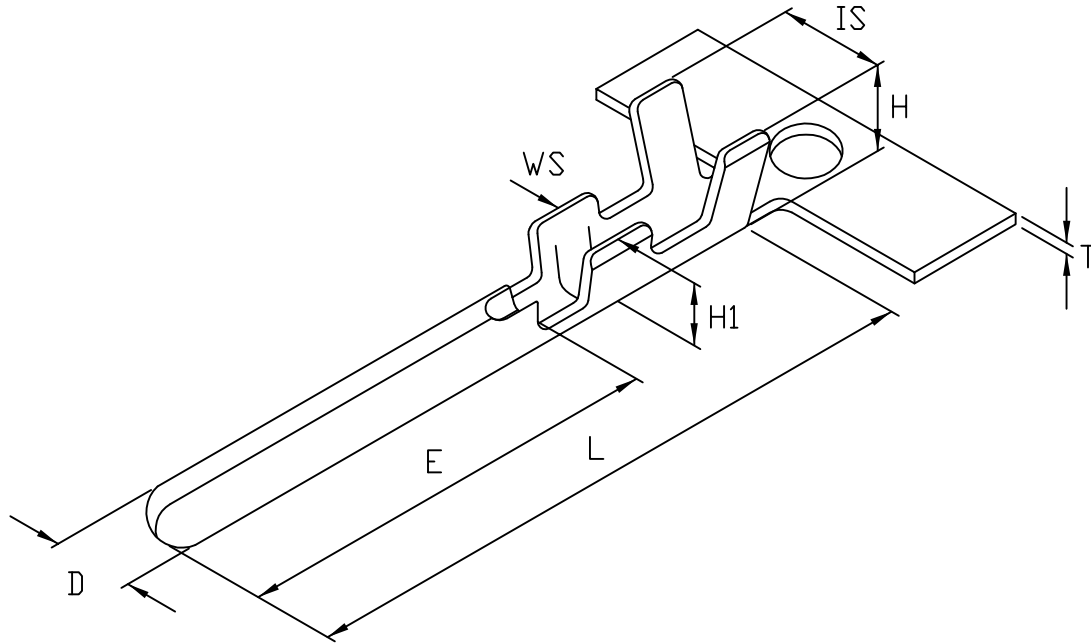

成品製造管制圖
 DRAWING OF FINISHED PRODUCTS

禁止使用1級環境管理物質
 Non-use Warranty for Level 1
 Prohibited Substances in Product.

Type 形式 1.5 ϕ 銅管公端子

產品編號 Part No: J2050BS
 品名 Product: 端子 TERMINAL
 材質 Material: Brass
 材料厚度 Thickness: 0.3mm
 包裝數量 Standard Packing: 10000PCS
 適用電線 Suitable Wire: 20~24AWG
 配合端子 Suitable Terminal:
 配合塑膠 Suitable housing:
 表面處理 Treatment: -0 無表面處理, -00 鍍金, -1 鍍鎳, -2 鍍錫
 (-0 Non surface treatment
 , -00 Gold flash, -1 Nickel played, -2 Tin plated)

DIMENSION:(MM)
 T: 0.3 \pm 0.03
 L: 17.8 \pm 0.3
 E: 11.7 \pm 0.25
 IS: 3.1 \pm 0.3
 WS: 2.1 \pm 0.3
 H: 3.0 \pm 0.3
 H1: 1.9 \pm 0.3
 D: ϕ 1.5 \pm 0.05

* 本成品圖僅供參考, 若需做為承認用請聯絡就近業務員確認
 (The drawing is for reference only,
 please contact the sales division nearby for final confirmation if it's for approval purpose.)