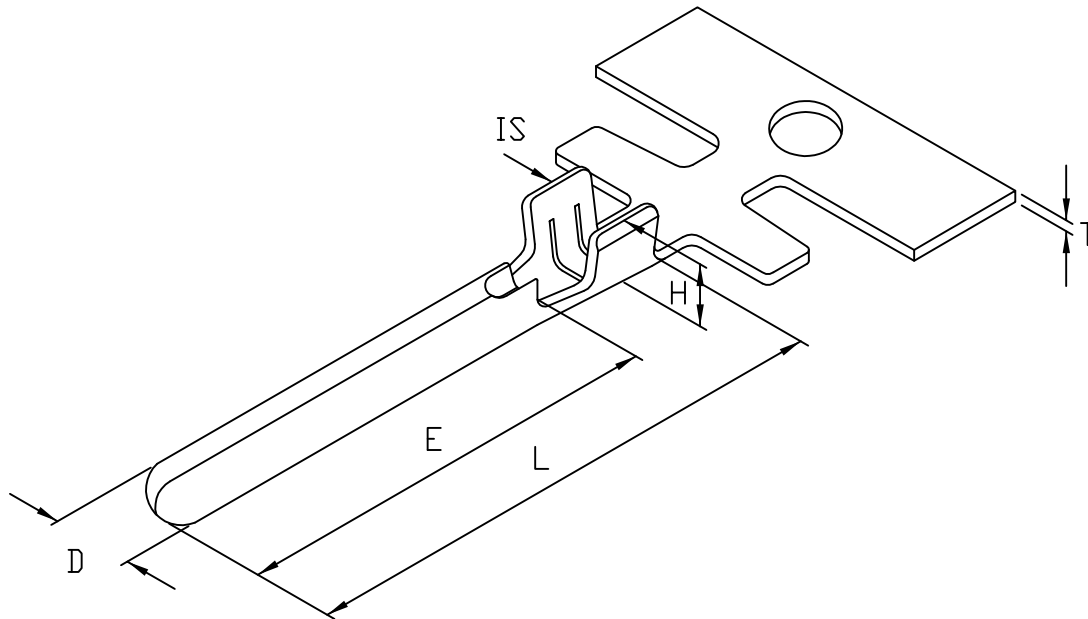

成品製造管制圖
 DRAWING OF FINISHED PRODUCTS

禁止使用1級環境管理物質
 Non-use Warranty for Level 1
 Prohibited Substances in Product.

Type 形式 1.5 ϕ 銅管公端子

產品編號 Part No: J2050BS-1H
 品名 Product: 端子 TERMINAL
 材質 Material: Brass
 材料厚度 Thickness: 0.3mm
 包裝數量 Standard Packing: 10000PCS
 端子間距 Pitch: 7.5
 適用電線 Suitable Wire: 20~24AWG
 配合端子 Suitable Terminal: J2150BS
 配合塑膠 Suitable housing:
 表面處理 Treatment: -0 無表面處理, -00 鍍金, -1 鍍鎳, -2 鍍錫
 (-0 Non surface treatment
 , -00 Gold flash, -1 Nickel played, -2 Tin plated)

DIMENSION(MM)
 T: 0.3 \pm 0.03
 L: 14.7 \pm 0.3
 E: 11.7 \pm 0.25
 IS: 3.1 \pm 0.3
 H: 3.0 \pm 0.3
 D: ϕ 1.5 \pm 0.05

* 本成品圖僅供參考, 若需做為承認用請聯絡就近業務員確認
 (The drawing is for reference only,
 please contact the sales division nearby for final confirmation if it's for approval purpose.)