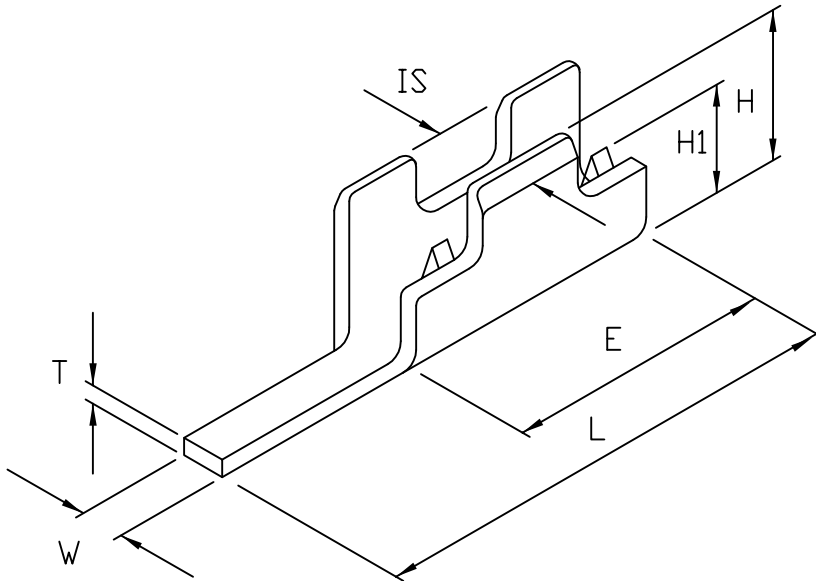

成品製造管制圖
 DRAWING OF FINISHED PRODUCTS

禁止使用1級環境管理物質
 Non-use Warranty for Level 1
 Prohibited Substances in Product.

Type 形式	Wire Splice Series 接線端子
------------	----------------------------

產品編號 Part No: JS2124BS

品名 Product: 端子 TERMINAL

材質 Material: Brass

材料厚度 Thickness: 0.4mm

包裝數量 Standard Packing: 30000PCS

適用電線 Suitable Wire: 24~28AWG

表面處理, Treatment: -0 無表面處理, -00 鍍金, -1 鍍鎳, -2 鍍錫

A 先沖後鍍

(-0 Non surface treatment

, -00 Gold flash, -1 Nickel played, -2 Tin plated,

A: PUNCHED AFTER STAMPED TIN)

DIMENSION:(MM)

T:0.4 ±0.03

L:11.0 ±0.3

E:6.0 ±0.25

IS:2.15 ±0.25

H:3.0 ±0.25