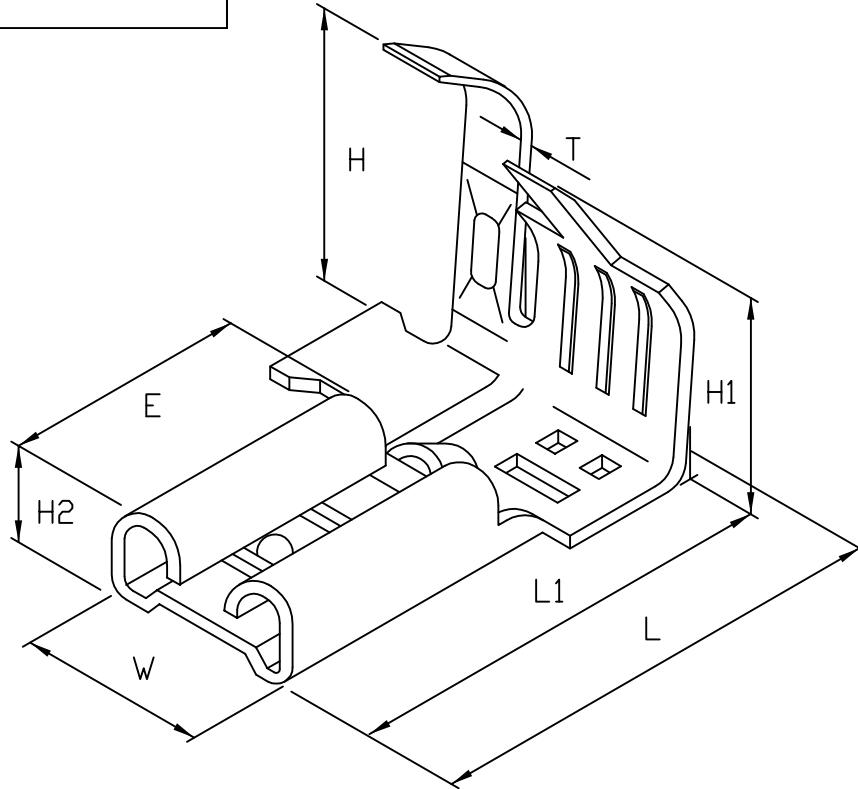

成品製造管制圖  
 DRAWING OF FINISHED PRODUCTS

禁止使用1級環境管理物質  
 Non-use Warranty for Level 1  
 Prohibited Substances in Product.

Type 形式 250 旗形端子

產品編號 Part No: J2363BS  
 品名 Product: 端子 TERMINAL  
 材質 Material: Brass/Phos  
 材料厚度 Thickness: 0.4mm  
 包裝數量 Standard Packing: 1750PCS  
 端子間距 Pitch: 19.5mm

適用電線 Suitable Wire: 14~20AWG  
 配合端子 Suitable Terminal: 0.8x6.35 公PIN  
 配合塑膠 Suitable housing: JP2363-1A

表面處理 Treatment: -0 無表面處理, -00 鍍金, -1 鍍鎳, -2 鍍錫  
 (-0 Non surface treatment  
 ,-00 Gold flash,-1 Nickel played,-2 Tin plated)

DIMENSION:(MM)

T:0.4 ± 0.03  
 L:16.3 ± 0.5  
 L1:15.3 ± 0.35  
 E:7.85 ± 0.25  
 W:8.0 ± 0.25  
 H:11.0 ± 0.35  
 H1:9.0 ± 0.35  
 H2:3.0 ± 0.25

\* 本成品圖僅供參考,若需做為承認用請聯絡就近業務員確認  
 (The drawing is for reference only,  
 please contact the sales division nearby for final confirmation if it's for approval purpose.)