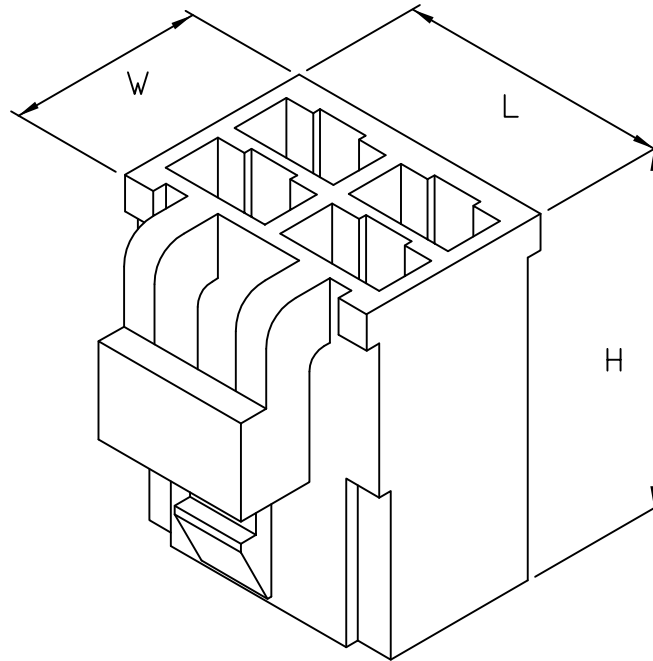

成品製造管制圖
 DRAWING OF FINISHED PRODUCTS

禁止使用1級環境管理物質
 Non-use Warranty for Level 1
 Prohibited Substances in Product.

Type 形式	250 空接
------------	--------

產品編號 Part No: JP1761-4A
 品名 Product: 塑膠母座 - HOUSING
 材質 Material: Housing: P.P
 配合端子 Suitable Terminal: J1761BS
 配合塑膠 Suitable housing: JP1661-4A
 額定電壓/電流 Current Rating:
 AC250V/DC350V 15A(14~20AWG#)
 絕緣阻抗 INS. Resistance: 1000M Ω Min.
 耐電壓 Withstand Voltage: 1500V AC/1minute.
 適用溫度 Operation Temp: -25°C~+85°C
 顏色 Colour: 本色 (Natural)

DIMENSION:(MM)
 L:19.0 \pm 0.2
 W:13.7 \pm 0.2
 H:25.0 \pm 0.3

* 本成品圖僅供參考,若需做為承認用請聯絡就近業務員確認
 (The drawing is for reference only,
 please contact the sales division nearby for final confirmation if it's for approval purpose.)