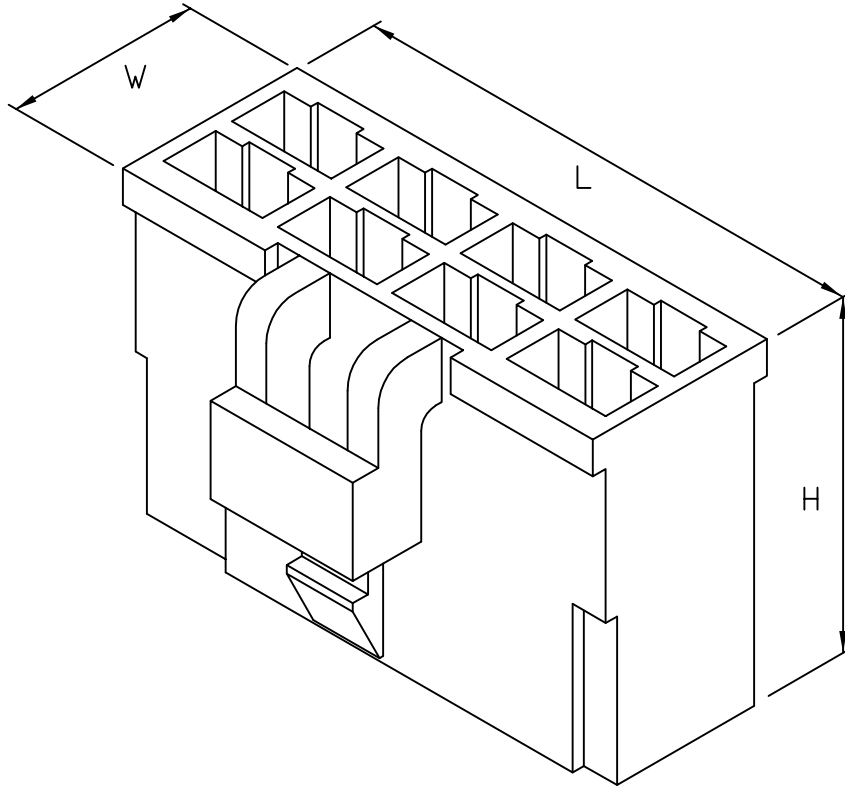

成品製造管制圖
 DRAWING OF FINISHED PRODUCTS

禁止使用1級環境管理物質
 Non-use Warranty for Level 1
 Prohibited Substances in Product.

Type 形式	250 空接
------------	--------

產品編號 Part No: JP1761-8A
 品名 Product: 塑膠母座 - HOUSING
 材質 Material: Housing: P.P
 配合端子 Suitable Terminal: J1761BS
 配合塑膠 Suitable housing: JP1661-8A
 額定電壓/電流 Current Rating:
 AC250V/DC350V 15A(14~20AWG#)
 絕緣阻抗 INS. Resistance: 1000M Ω Min.
 耐電壓 Withstand Voltage: 1500V AC/1minute.
 適用溫度 Operation Temp: -25°C~+85°C
 顏色 Colour: 本色 (Natural)

DIMENSION:(MM)
 L:37.0 \pm 0.3
 W:13.7 \pm 0.2
 H:25.0 \pm 0.3

* 本成品圖僅供參考,若需做為承認用請聯絡就近業務員確認
 (The drawing is for reference only,
 please contact the sales division nearby for final confirmation if it's for approval purpose.)